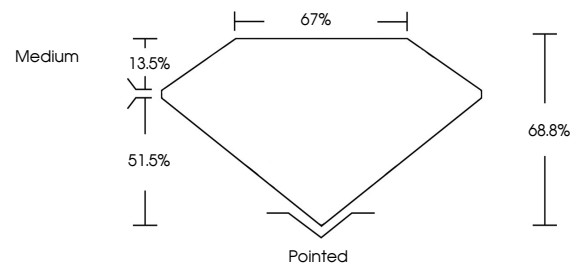

PROPORTIONS