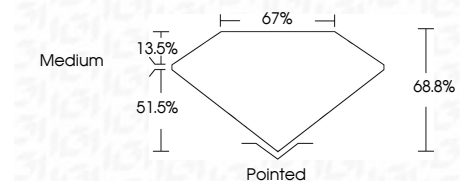

Measurements **11.09 X 7.91 X 5.44 MM**

**GRADING RESULTS**

Carat Weight **4.05 CARATS**  
Color Grade **H**  
Clarity Grade **VS 2**

**ADDITIONAL GRADING INFORMATION**

Polish **EXCELLENT**  
Symmetry **EXCELLENT**  
Fluorescence **NONE**  
Inscription(s) **(IGI) LG685582055**  
Comments: This Laboratory Grown Diamond was created by Chemical Vapor Deposition (CVD) growth process. Type IIa

March 5, 2025  
IGI Report No. LG685582055  
CUT CORNERED RECT. MODIFIED BRILLIANT  
4.05 CARATS H  
11.09 X 7.91 X 5.44 MM  
Carat Weight  
Color Grade  
Clarity Grade  
Depth  
Table  
Girdle  
Medium  
Pointed  
EXCELLENT  
EXCELLENT  
NONE  
Inscription(s)  
(IGI) LG685582055  
Comments: This Laboratory Grown Diamond was created by Chemical Vapor Deposition (CVD) growth process. Type IIa

March 5, 2025  
IGI Report Number **LG685582055**  
Description **LABORATORY GROWN DIAMOND**  
Shape and Cutting Style **CUT CORNERED RECTANGULAR  
MODIFIED BRILLIANT**  
Measurements **11.09 X 7.91 X 5.44 MM**

**GRADING RESULTS**

Carat Weight **4.05 CARATS**  
Color Grade **H**  
Clarity Grade **VS 2**

**ADDITIONAL GRADING INFORMATION**

Polish **EXCELLENT**  
Symmetry **EXCELLENT**  
Fluorescence **NONE**  
Inscription(s) **(IGI) LG685582055**