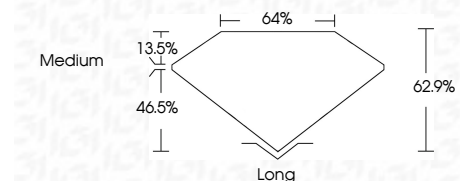

ELECTRONIC COPY

LG662411951
Report verification at igi.org

October 24, 2024
IGI Report Number **LG662411951**
Description **LABORATORY GROWN DIAMOND**
Shape and Cutting Style **EMERALD CUT**
Measurements **7.85 X 5.63 X 3.54 MM**

GRADING RESULTS

Carat Weight **1.58 CARAT**
Color Grade **D**
Clarity Grade **VVS 2**

ADDITIONAL GRADING INFORMATION

Polish **EXCELLENT**
Symmetry **EXCELLENT**
Fluorescence **NONE**
Inscription(s) **IGI LG662411951**
Comments: This Laboratory Grown Diamond was created by Chemical Vapor Deposition (CVD) growth process. Type IIa

October 24, 2024
IGI Report No. LG662411951
EMERALD CUT
7.85 X 5.63 X 3.54 MM
1.58 CARAT
Color Grade **D**
Clarity Grade **VVS 2**
Depth **62.9%**
Table **46.5%**
Girdle **Medium**
Culet **Long**
Polish **EXCELLENT**
Symmetry **EXCELLENT**
Fluorescence **NONE**
Inscription(s) **IGI LG662411951**
Comments: This Laboratory Grown Diamond was created by Chemical Vapor Deposition (CVD) growth process. Type IIa

LABORATORY GROWN DIAMOND REPORT

October 24, 2024
IGI Report Number **LG662411951**
Description **LABORATORY GROWN DIAMOND**
Shape and Cutting Style **EMERALD CUT**
Measurements **7.85 X 5.63 X 3.54 MM**