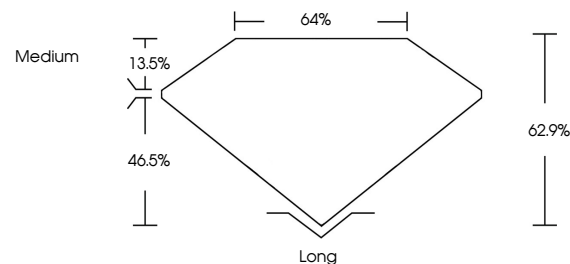

October 24, 2024
IGI Report No. LG662411951
EMERALD CUT
7.85 X 5.63 X 3.54 MM
1.58 CARAT
Color Grade **D**
Clarity Grade **VVS 2**
Depth **62.9%**
Table **46.5%**
Girdle **Medium**
Culet **Long**
Polish **EXCELLENT**
Symmetry **EXCELLENT**
Fluorescence **NONE**
Inscription(s) **IGI LG662411951**
Comments: This Laboratory Grown Diamond was created by Chemical Vapor Deposition (CVD) growth process. Type IIa

GRADING RESULTS

Carat Weight **1.58 CARAT**
Color Grade **D**
Clarity Grade **VVS 2**

ADDITIONAL GRADING INFORMATION

Polish **EXCELLENT**
Symmetry **EXCELLENT**
Fluorescence **NONE**
Inscription(s) **IGI LG662411951**

Comments: This Laboratory Grown Diamond was created by Chemical Vapor Deposition (CVD) growth process. Type IIa

PROPORTIONS

Sample Image Used

CLARITY CHARACTERISTICS

KEY TO SYMBOLS

Red symbols indicate internal characteristics.
Green symbols indicate external characteristics.