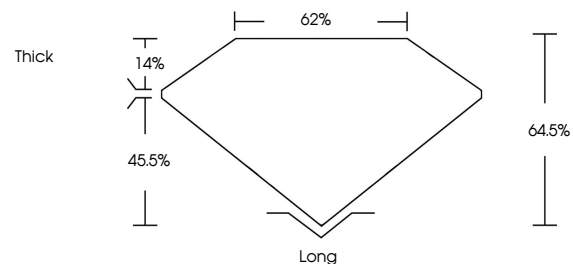

July 4, 2024
IGI Report No. LG641410827
EMERALD CUT
1.51 CARAT
D
7.71 X 5.50 X 3.55 MM
Color Grade **D**
Clarity Grade **VS 1**
Depth **64.5%**
Table **62%**
Girdle **Thick**
Culet **Long**
Polish **EXCELLENT**
Symmetry **EXCELLENT**
Fluorescence **NONE**
Inscription(s) **IGI LG641410827**
Comments: This Laboratory Grown Diamond was created by Chemical Vapor Deposition (CVD) growth process. Type IIa

LABORATORY GROWN DIAMOND REPORT

July 4, 2024
IGI Report Number **LG641410827**
Description **LABORATORY GROWN DIAMOND**
Shape and Cutting Style **EMERALD CUT**
Measurements **7.71 X 5.50 X 3.55 MM**

GRADING RESULTS
Carat Weight **1.51 CARAT**
Color Grade **D**
Clarity Grade **VS 1**

PROPORTIONS

Sample Image Used

CLARITY CHARACTERISTICS

KEY TO SYMBOLS

Red symbols indicate internal characteristics.
Green symbols indicate external characteristics.

COLOR

D E F G H I J Faint Very Light Light