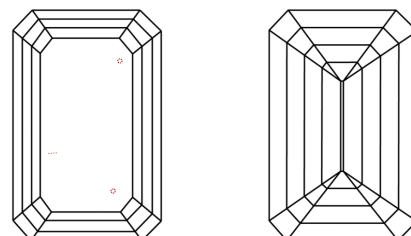

LABORATORY GROWN DIAMOND REPORT

July 4, 2024
IGI Report Number **LG641410827**
Description **LABORATORY GROWN DIAMOND**
Shape and Cutting Style **EMERALD CUT**
Measurements **7.71 X 5.50 X 3.55 MM**

GRADING RESULTS
Carat Weight **1.51 CARAT**
Color Grade **D**
Clarity Grade **VS 1**

PROPORTIONS

Sample Image Used

CLARITY CHARACTERISTICS

KEY TO SYMBOLS

Red symbols indicate internal characteristics.
Green symbols indicate external characteristics.

COLOR

D E F G H I J Faint Very Light Light