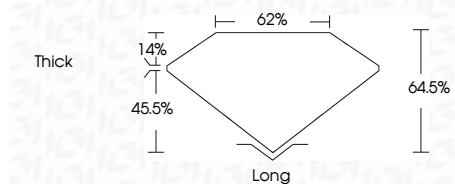

ELECTRONIC COPY

LG641410827
Report verification at igi.org

July 4, 2024
IGI Report Number **LG641410827**
Description **LABORATORY GROWN DIAMOND**
Shape and Cutting Style **EMERALD CUT**
Measurements **7.71 X 5.50 X 3.55 MM**

GRADING RESULTS
Carat Weight **1.51 CARAT**
Color Grade **D**
Clarity Grade **VS 1**

ADDITIONAL GRADING INFORMATION
Polish **EXCELLENT**
Symmetry **EXCELLENT**
Fluorescence **NONE**
Inscription(s) **IGI LG641410827**
Comments: This Laboratory Grown Diamond was created by Chemical Vapor Deposition (CVD) growth process. Type IIa

July 4, 2024
IGI Report No. LG641410827
EMERALD CUT
1.51 CARAT
D
7.71 X 5.50 X 3.55 MM
Color Grade **D**
Clarity Grade **VS 1**
Depth **64.5%**
Table **62%**
Girdle **Thick**
Culet **Long**
Polish **EXCELLENT**
Symmetry **EXCELLENT**
Fluorescence **NONE**
Inscription(s) **IGI LG641410827**
Comments: This Laboratory Grown Diamond was created by Chemical Vapor Deposition (CVD) growth process. Type IIa

LABORATORY GROWN DIAMOND REPORT

July 4, 2024
IGI Report Number **LG641410827**
Description **LABORATORY GROWN DIAMOND**
Shape and Cutting Style **EMERALD CUT**
Measurements **7.71 X 5.50 X 3.55 MM**

GRADING RESULTS
Carat Weight **1.51 CARAT**
Color Grade **D**
Clarity Grade **VS 1**